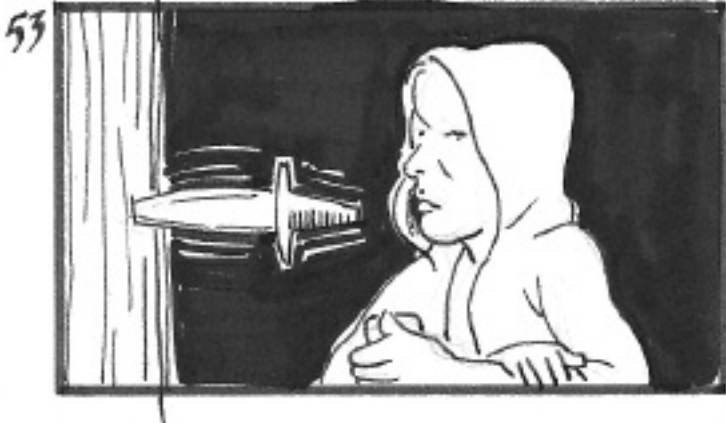

MWS BEHIND ZOE & RIMO as they walk up to the table. Rimo hand moves down from her shoulder to a quick pat on the ass.

High Angle - MWS of our HERO CARNIES with hookers DRAPED OVER THEM.

MWS of RIMO & ZOE (Hey everybody this is baby doll. Baby doll this is everybody.)

HA MCU of RIMO (You wanna play a little game with me baby?)

49

MS of the BACK of PRINCESS

50

MS of RIMO pulling out the knife,

51

CU of PRINCESS sipping her beer

52

MS of RIMO flipping the knife and  
throwing it at the pole

CU of KNIFE hitting the pole then rack focus to PRINCESS looking over

MS of RIMO (It's cool mama, I do a little slicing and dicing myself.) He takes off his shirt and walks over to PRINCESS at the bar