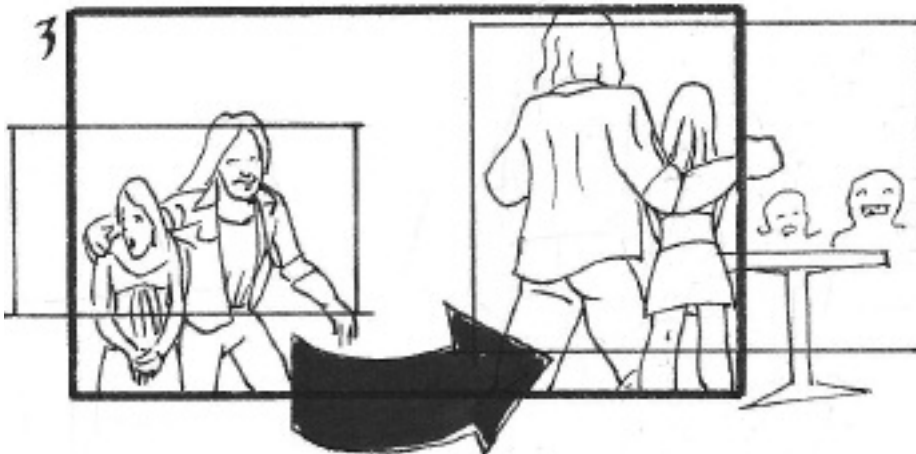

MCU of RIMO opening door flap to the tent for a wide eye ZOE.

WS of Show tent inside

CAM STARTS HIGH & WIDE  
 ZOE & RIMO MAKE FOR TABLE  
 CAM DOLLYS BACK, PIVOTS &  
 ENDS LOW

CAM ROTATES AROUND ZOE

B-ROLL of different carnies, drinking, kissing, groping.

MWS BEHIND ZOE & RIMO as they walk up to the table. Rimo hand moves down from her shoulder to a quick pat on the ass.

High Angle - MWS of our HERO CARNIES with hookers DRAPED OVER THEM.

MWS of RIMO & ZOE (Hey everybody this is baby doll. Baby doll this is everybody.)