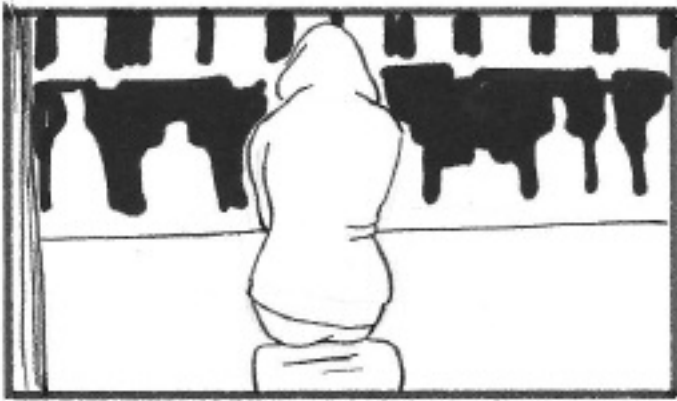

49

MS of the BACK of PRINCESS