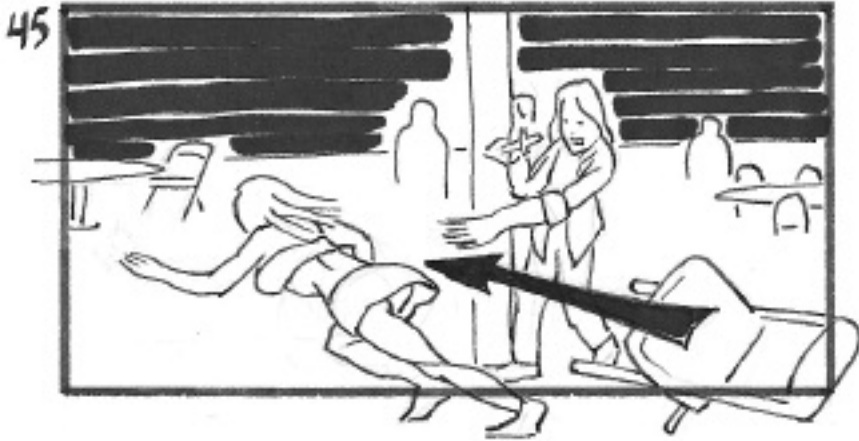

MCU of RIMO opening door flap to the tent for a wide eye ZOE.

WS of Show tent inside

CAM STARTS HIGH & WIDE  
 ZOE & RIMO MAKE FOR TABLE  
 CAM DOLLYS BACK, PIVOTS &  
 ENDS LOW

CAM ROTATES AROUND ZOE

B-ROLL of different carnies, drinking, kissing, groping.

MWS BEHIND ZOE & RIMO as they walk up to the table. Rimo hand moves down from her shoulder to a quick pat on the ass.

High Angle - MWS of our HERO CARNIES with hookers DRAPED OVER THEM.

MWS of RIMO & ZOE (Hey everybody this is baby doll. Baby doll this is everybody.)